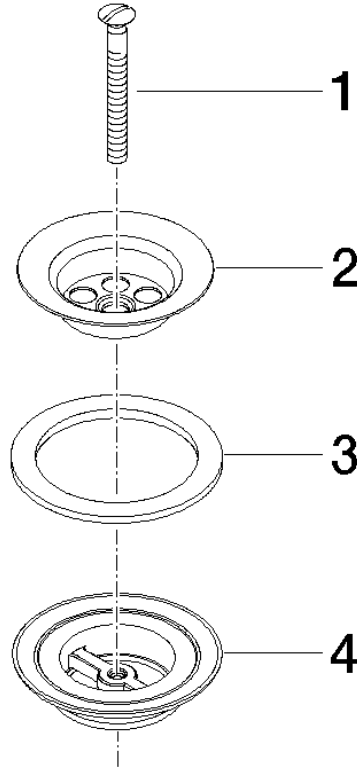

10 100 970

Fits: IMO, LULU, MADISON, MEM, TARA,
CL.1, LISSÉ, VAIA, META, CYO

	Chrome	10 100 970-00
	Brushed Platinum	10 100 970-06
	Platinum	10 100 970-08
	Durabross (23kt Gold)	10 100 970-09
	Dark Chrome	10 100 970-19
	Light Gold	10 100 970-26
	Brushed Light Gold	10 100 970-27
	Brushed Durabross (23kt Gold)	10 100 970-28
	Brushed Bronze	10 100 970-42
	Brushed Champagne (22kt Gold)	10 100 970-46
	Champagne (22kt Gold)	10 100 970-47
	Brushed Chrome	10 100 970-93
	Brushed Dark Platinum	10 100 970-99

Grated waste 1 1/4" - Chrome

IMO

10 100 970

10 100 970

10 100 970

Parts for other finishes can be found here: Brushed Platinum

Spare parts list

No.	Item Number	Name	Quantity used	Delivery time
1	09 30 30 115-00	screw	1	60
2	09 11 01 005-00	strainer	1	10
3	09 14 03 005 90	seal	1	60
4	09 11 01 007-07	pop-up waste	1	60