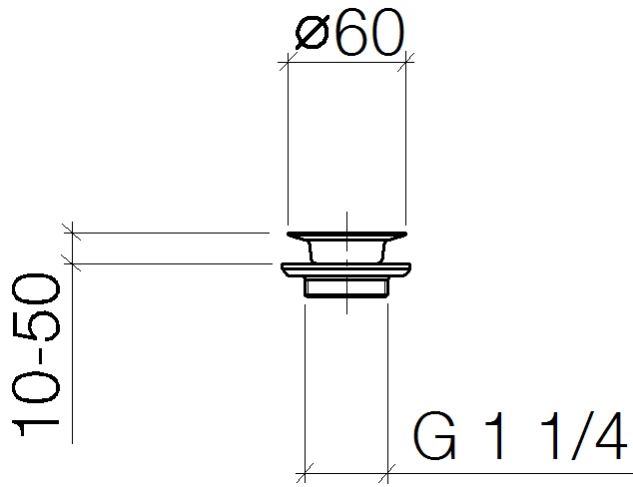

10 100 970

Fits: IMO, LULU, MADISON, MEM, TARA,
CL.1, LISSÉ, VAIA, META, CYO

	Chrome	10 100 970-00
	Brushed Platinum	10 100 970-06
	Platinum	10 100 970-08
	Durabross (23kt Gold)	10 100 970-09
	Dark Chrome	10 100 970-19
	Light Gold	10 100 970-26
	Brushed Light Gold	10 100 970-27
	Brushed Durabross (23kt Gold)	10 100 970-28
	Brushed Bronze	10 100 970-42
	Brushed Champagne (22kt Gold)	10 100 970-46
	Champagne (22kt Gold)	10 100 970-47
	Brushed Chrome	10 100 970-93
	Brushed Dark Platinum	10 100 970-99

Grated waste 1 1/4" - Chrome

IMO

10 100 970

10 100 970

10 100 970

Parts for other finishes can be found here: Brushed Platinum

Spare parts list

No.	Item Number	Name	Quantity used	Delivery time
1	09 30 30 115-00	screw	1	60
2	09 11 01 005-00	strainer	1	10
3	09 14 03 005 90	seal	1	60
4	09 11 01 007-07	pop-up waste	1	60